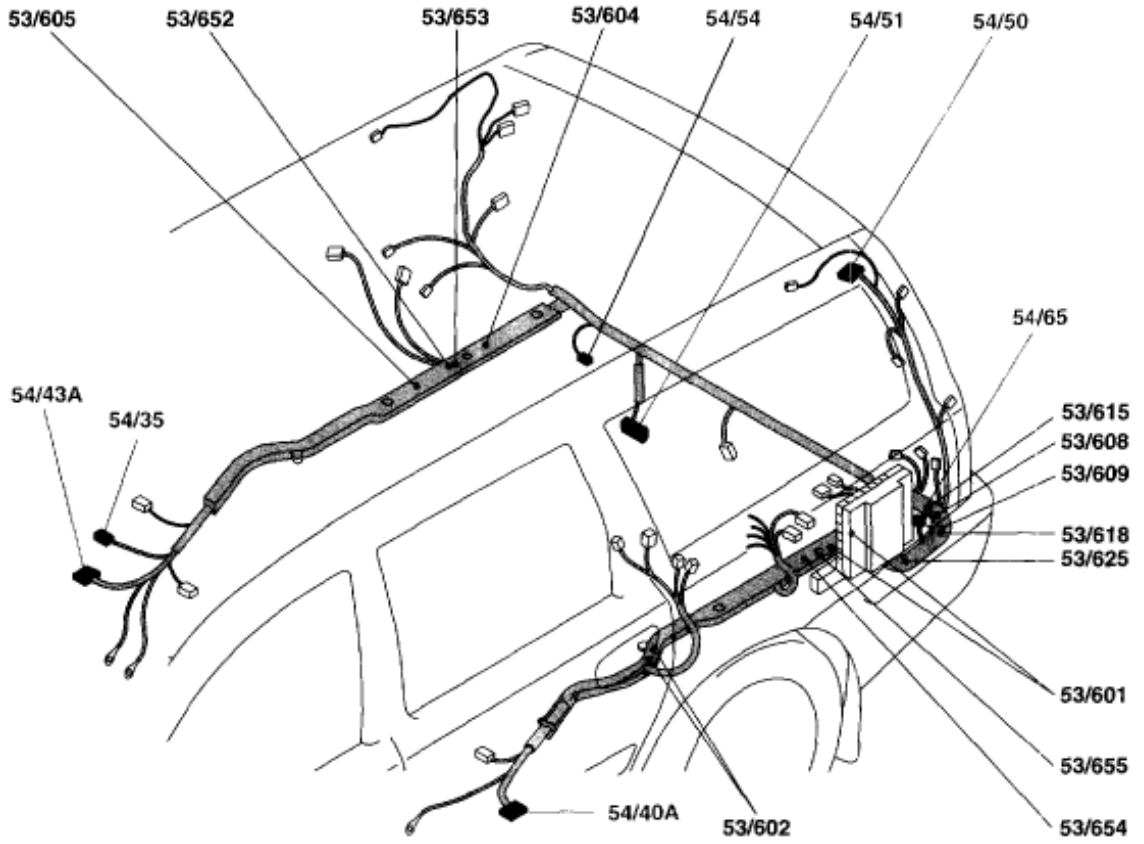

XC Wiring Harness Systems

2001 Volvo V70 XC AWD L5-2435cc 2.4L Turbo VIN 58 B5244T3 LT

Engine Harness

Engine harness ME7/Denso

Transmission Harness

GM transmission 4T65EV

Engine Compartment Harness

Engine compartment harness LHD

Passenger Compartment Harness

Passenger compartment harness, front section LHD

Passenger Compartment Harness Rear

V70

Passenger compartment harness, rear section

Cage Compartment Harness

Cargo compartment harness

Roof Harness Inflatable Curtain

**Roof harness
Inflatable curtain**

LH Door Panel

LH front door harness
LH door panel harness

LH rear door harness

RH Door Harness

RH rear door harness

RH front door harness
RH door panel harness

Trunk Lid Harness

Trunk lid harness