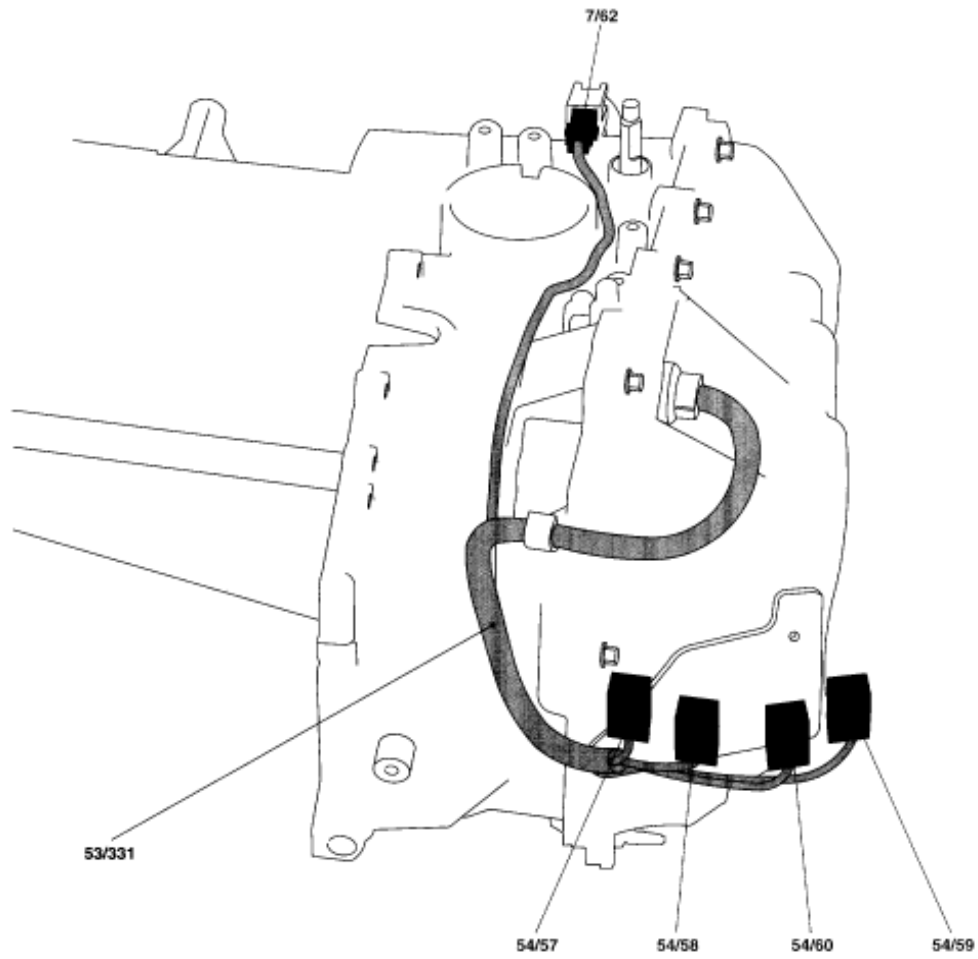

XC Wiring Harness Systems

2001 Volvo V70 XC AWD L5-2435cc 2.4L Turbo VIN 58 B5244T3 LT

Engine Harness

Engine harness ME7/Denso

Transmission Harness

GM transmission 4T65EV

Engine Compartment Harness

Engine compartment harness LHD

Passenger Compartment Harness

Passenger compartment harness, front section LHD

Passenger Compartment Harness Rear

V70

Passenger compartment harness, rear section

Cage Compartment Harness

Cargo compartment harness

Roof Harness Inflatable Curtain

**Roof harness
Inflatable curtain**

LH Door Panel

LH front door harness
LH door panel harness

LH rear door harness

RH Door Harness

RH rear door harness

RH front door harness
RH door panel harness

Trunk Lid Harness

Trunk lid harness