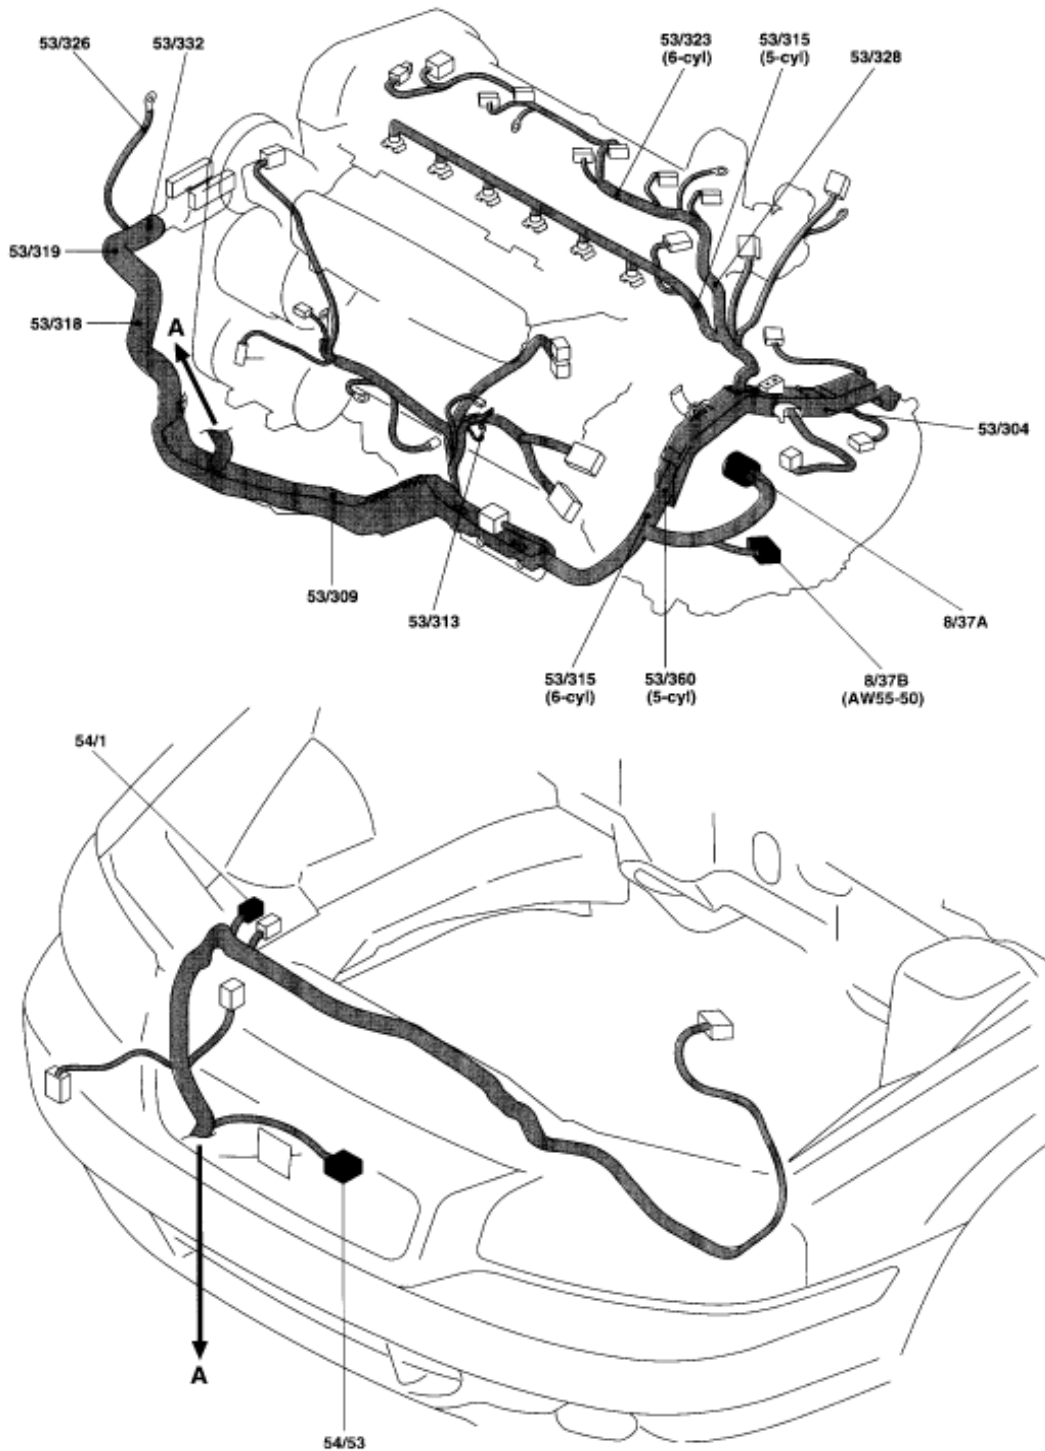

XC Wiring Harness Systems

2001 Volvo V70 XC AWD L5-2435cc 2.4L Turbo VIN 58 B5244T3 LT

Engine Harness

Engine harness ME7/Denso

Transmission Harness

GM transmission 4T65EV

Engine Compartment Harness

Engine compartment harness LHD

Passenger Compartment Harness

Passenger compartment harness, front section LHD

Passenger Compartment Harness Rear

V70

Passenger compartment harness, rear section

Cage Compartment Harness

Cargo compartment harness

Roof Harness Inflatable Curtain

**Roof harness
Inflatable curtain**

LH Door Panel

LH front door harness
LH door panel harness

LH rear door harness

RH Door Harness

RH rear door harness

RH front door harness
RH door panel harness

Trunk Lid Harness

Trunk lid harness