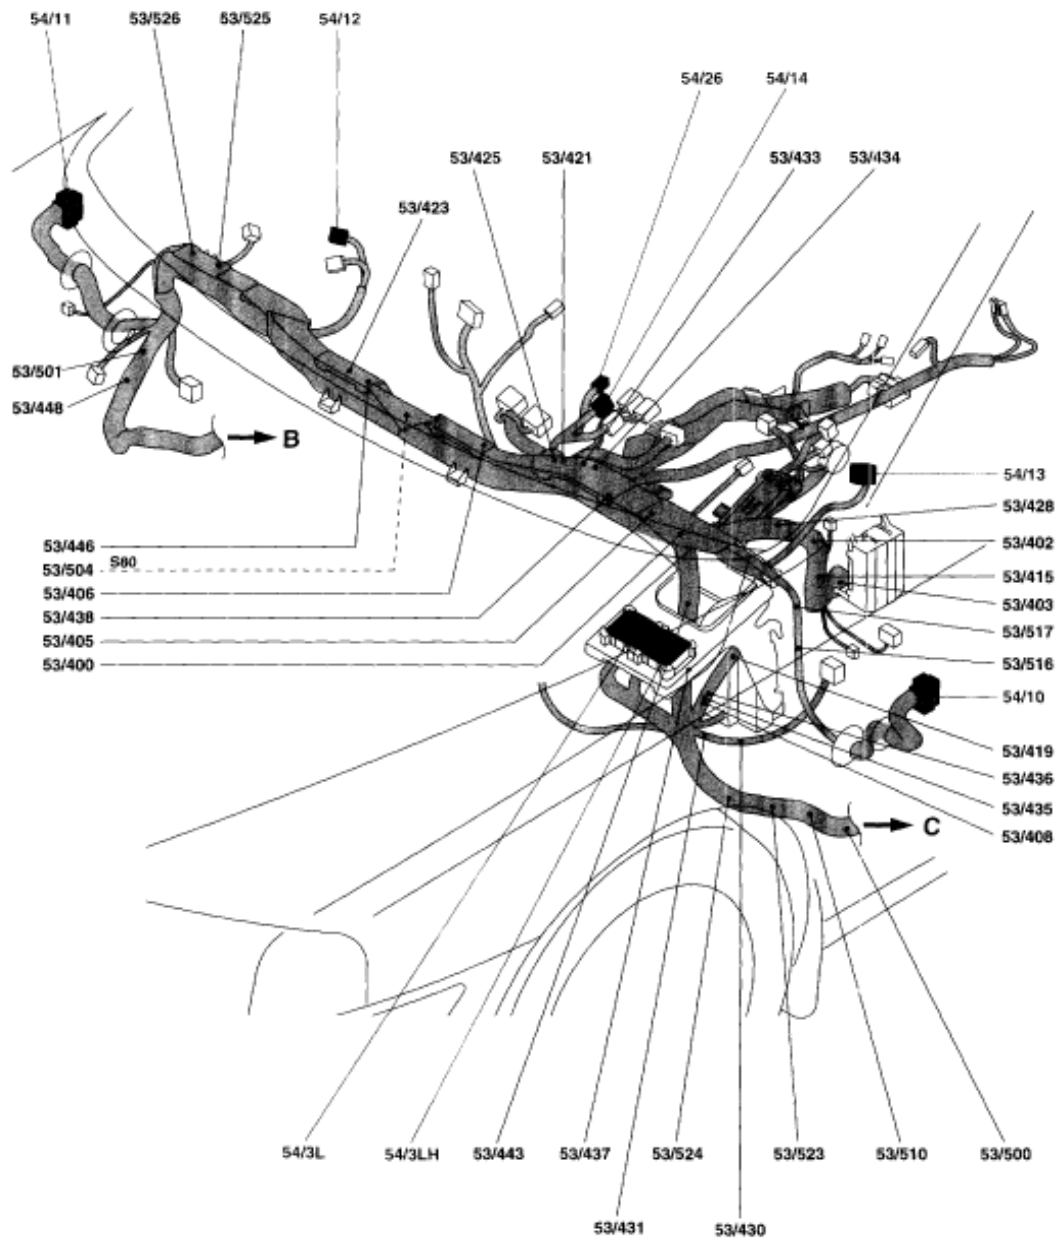

XC Wiring Harness Systems

2001 Volvo V70 XC AWD L5-2435cc 2.4L Turbo VIN 58 B5244T3 LT

Engine Harness

Engine harness ME7/Denso

Transmission Harness

GM transmission 4T65EV

Engine Compartment Harness

Engine compartment harness LHD

Passenger Compartment Harness

Passenger compartment harness, front section LHD

Passenger Compartment Harness Rear

V70

Passenger compartment harness, rear section

Cage Compartment Harness

Cargo compartment harness

Roof Harness Inflatable Curtain

**Roof harness
Inflatable curtain**

LH Door Panel

LH front door harness
LH door panel harness

LH rear door harness

RH Door Harness

RH rear door harness

RH front door harness
RH door panel harness

Trunk Lid Harness

Trunk lid harness