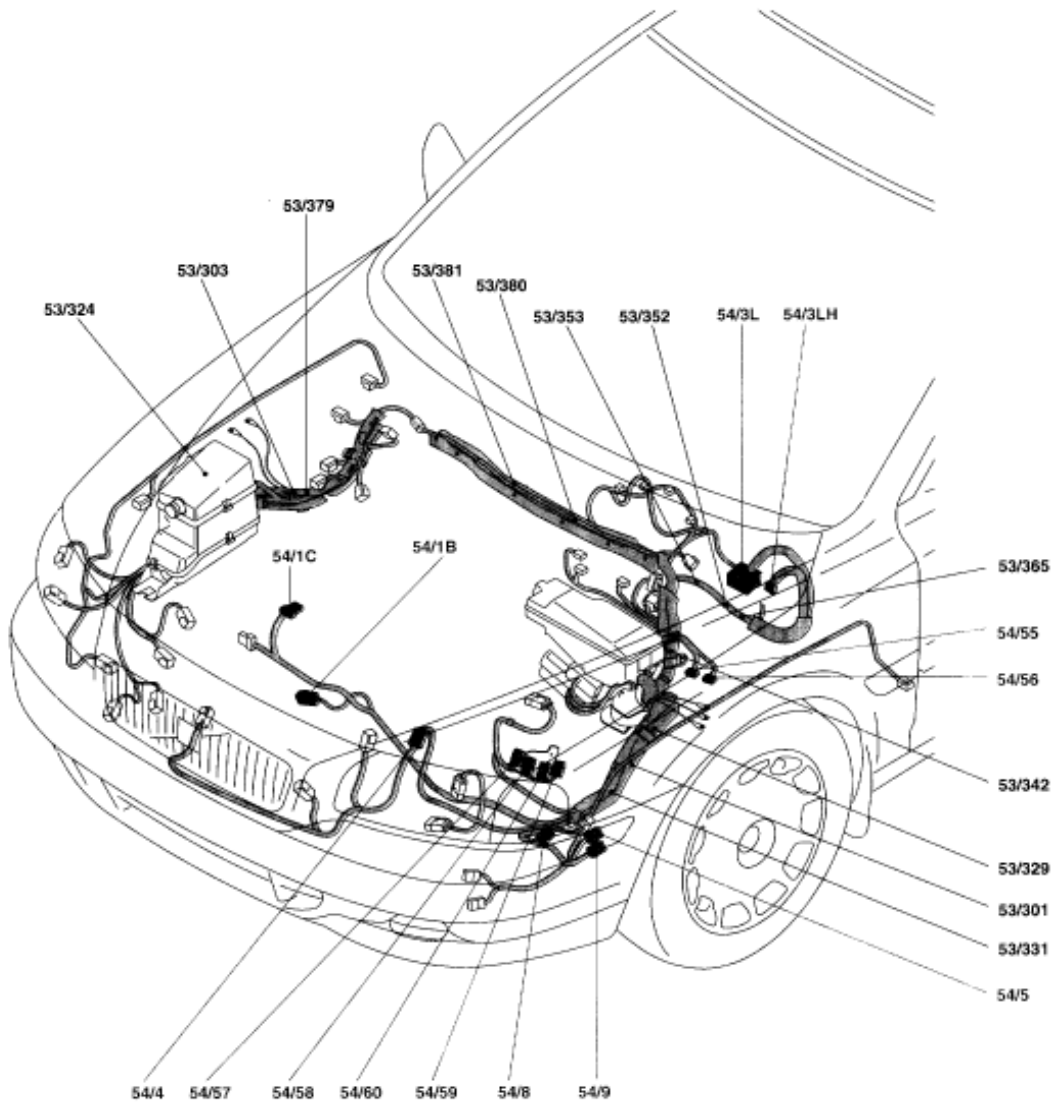

XC Wiring Harness Systems

2001 Volvo V70 XC AWD L5-2435cc 2.4L Turbo VIN 58 B5244T3 LT

Engine Harness

Engine harness ME7/Denso

Transmission Harness

GM transmission 4T65EV

Engine Compartment Harness

Engine compartment harness LHD

Passenger Compartment Harness

Passenger compartment harness, front section LHD

Passenger Compartment Harness Rear

V70

Passenger compartment harness, rear section

Cage Compartment Harness

Cargo compartment harness

Trunk Lid Harness

Trunk lid harness