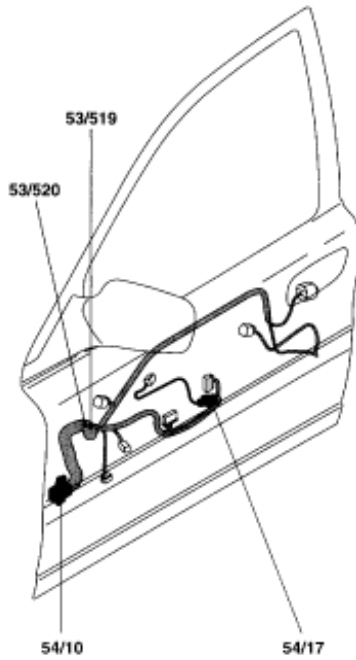

LH Door Panel

LH front door harness
LH door panel harness